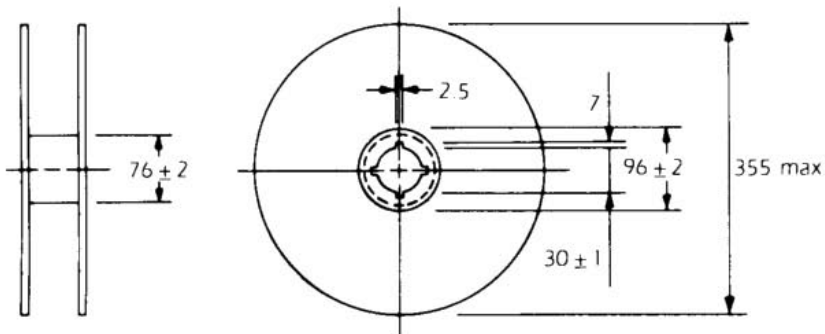

TAPING DIMENSIONS (mm):

REEL & BOX DIMENSIONS (mm):

Reel Package (Code RR)

Box Package (Code BR)

PACKAGING QUANTITY:

SIZE CODE	TAPING TYPE		BULK TYPE
	QUANTITY PER REEL	QUANTITY PER BOX	QUANTITY PER BAG
RD15, RD16	3,000	2,000	500
RD20, RD21	3,000	2,000	500
RD30	3,000	1,500	500