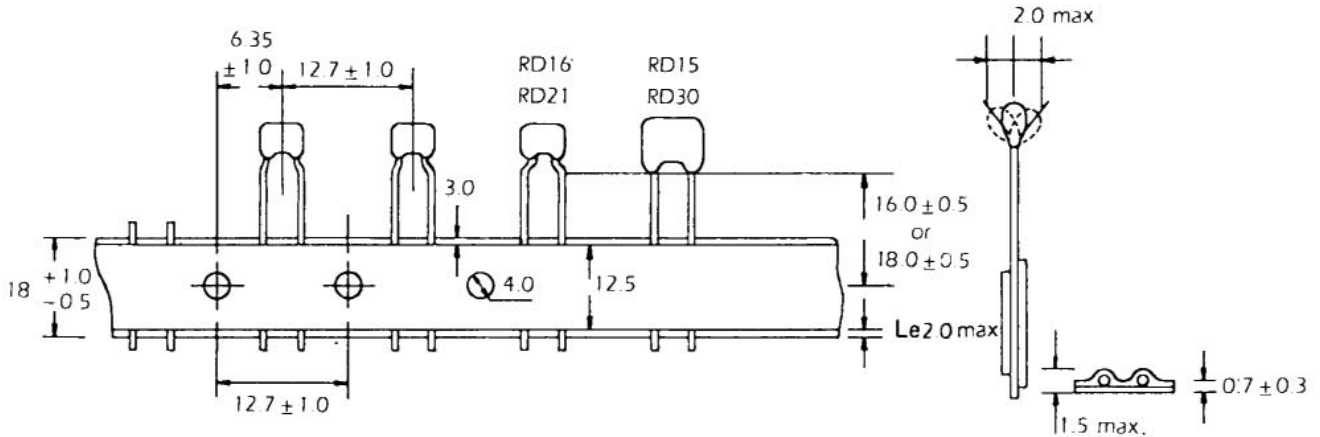

TAPING DIMENSIONS (mm):

REEL & BOX DIMENSIONS (mm):

Reel Package (Code RR)

Box Package (Code BR)

PACKAGING QUANTITY:

SIZE CODE	TAPING TYPE		BULK TYPE
	QUANTITY PER REEL	QUANTITY PER BOX	QUANTITY PER BAG
RD15, RD16	3,000	2,000	500
RD20, RD21	3,000	2,000	500
RD30	3,000	1,500	500