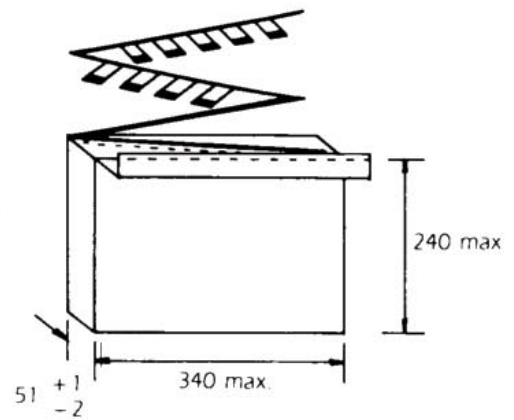

TAPING DIMENSIONS (mm):

REEL & BOX DIMENSIONS (mm):

Reel Package (Code RR)

Box Package (Code BR)

PACKAGING QUANTITY:

SIZE CODE	TAPING TYPE		BULK TYPE
	QUANTITY PER REEL	QUANTITY PER BOX	QUANTITY PER BAG
RD15, RD16	3,000	2,000	500
RD20, RD21	3,000	2,000	500
RD30	3,000	1,500	500