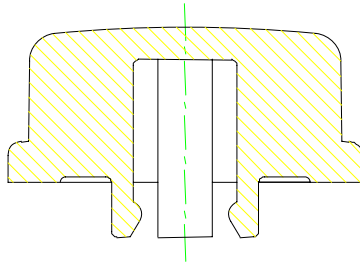

SCAP-21 (Square)

SCAP-22 (Circular)

SCAP-21

SCAP-22

SCAP-61

SCAP-62

HOW TO ORDER:

Color:
 Y = Yellow K = Black
 B = Blue G = Green
 R = Red S = Salmon
 I = Ivory GY = Grey

Type:
 1 = Square
 2 = Circular

2 = 12x12
 6 = 6x6

Operation Temperature Range: -40°C ~ +85°C
 Storage Temperature Range: -40°C ~ +85°C