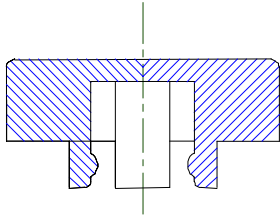

SCAP-21 (Square)

SCAP-22 (Circular)

SCAP-21

SCAP-22

SCAP-61

SCAP-62

HOW TO ORDER:

Color:
 Y = Yellow K = Black
 B = Blue G = Green
 R = Red S = Salmon
 I = Ivory GY = Grey

Type:
 1 = Square
 2 = Circular

2 = 12x12
 6 = 6x6

Operation Temperature Range: -40°C ~ +85°C
 Storage Temperature Range: -40°C ~ +85°C