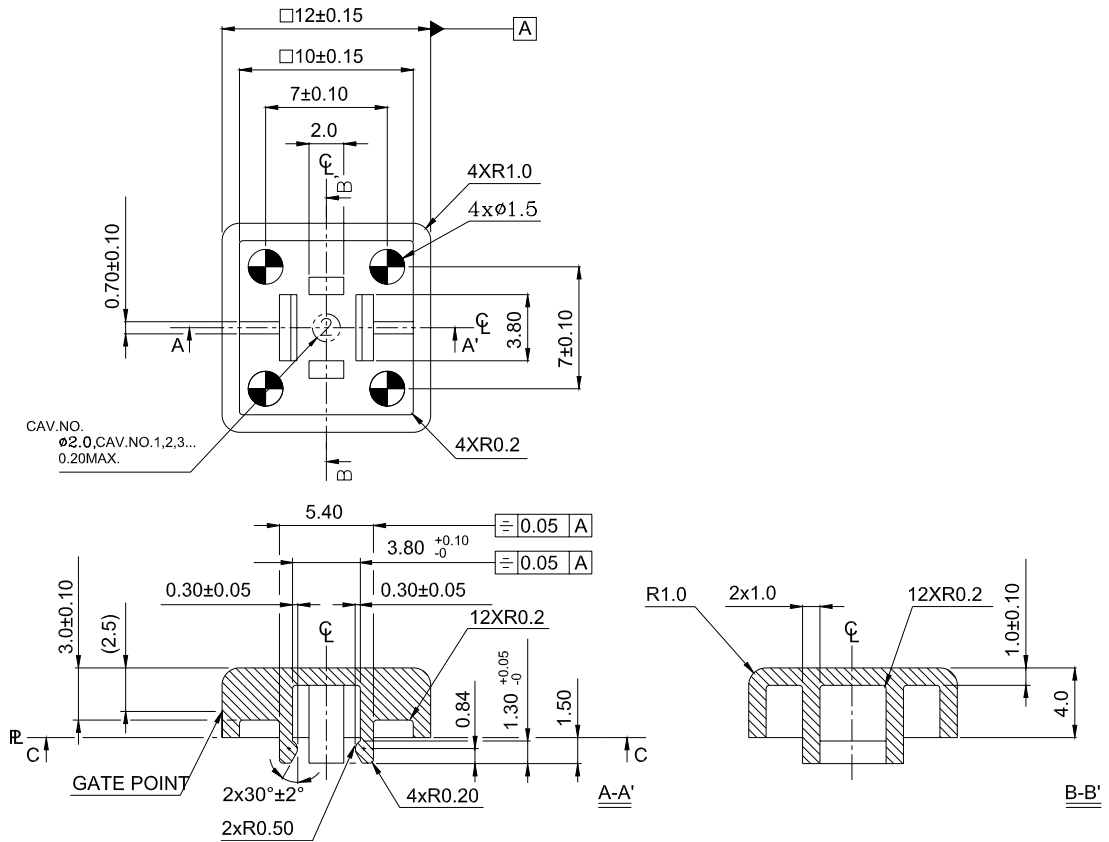

SCAP-21 (Square)

SCAP-22 (Circular)

SCAP-21

SCAP-22

SCAP-61

SCAP-62

HOW TO ORDER:

Color:
 Y = Yellow K = Black
 B = Blue G = Green
 R = Red S = Salmon
 I = Ivory GY = Grey

Type:
 1 = Square
 2 = Circular

2 = 12x12
 6 = 6x6

Operation Temperature Range: -40°C ~ +85°C
 Storage Temperature Range: -40°C ~ +85°C