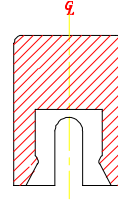

SCAP-21 (Square)

SCAP-22 (Circular)

SCAP-21

SCAP-22

SCAP-61

SCAP-62

HOW TO ORDER:

Color:
 Y = Yellow K = Black
 B = Blue G = Green
 R = Red S = Salmon
 I = Ivory GY = Grey

Type:
 1 = Square
 2 = Circular

2 = 12x12
 6 = 6x6

Operation Temperature Range: -40°C ~ +85°C
 Storage Temperature Range: -40°C ~ +85°C