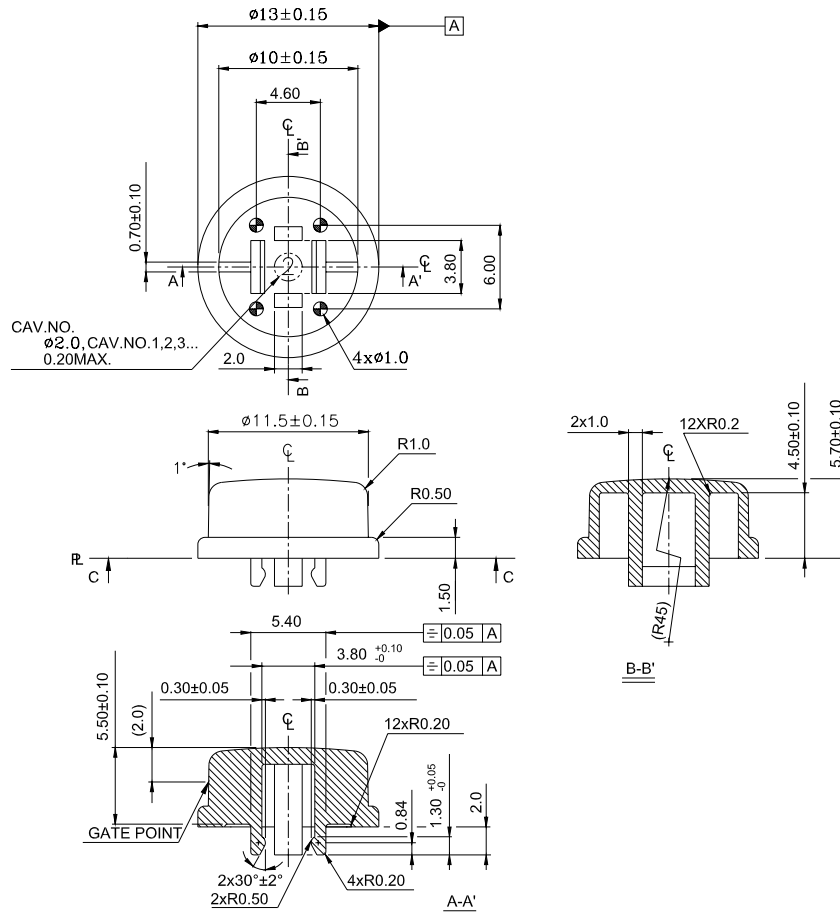

SCAP-21 (Square)

SCAP-22 (Circular)

SCAP-21

SCAP-22

SCAP-61

SCAP-62

HOW TO ORDER:

Color:
 Y = Yellow K = Black
 B = Blue G = Green
 R = Red S = Salmon
 I = Ivory GY = Grey

Type:
 1 = Square
 2 = Circular

2 = 12x12
 6 = 6x6

Operation Temperature Range: -40°C ~ +85°C
 Storage Temperature Range: -40°C ~ +85°C